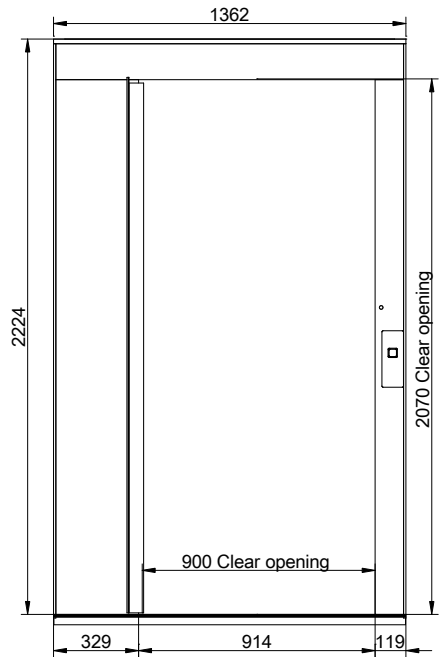

Landing 1 and door front information  
Scale: 1:20

A

Scale: 1:30

B

B (1:10)

A (1:5)

Landing	Door type
4	AL6
1	AL6
2	AL6
3	AL6

Approved for manufacturing  
Approved by  
builder:  
\_\_\_\_\_  
European view placement: