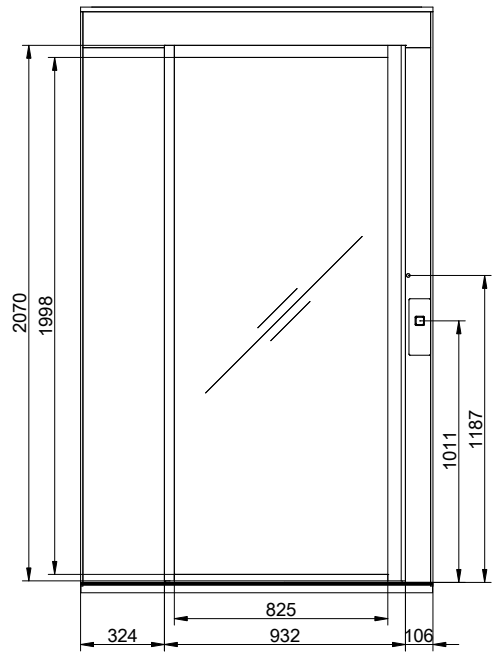

Landing 1 and door front information  
Scale: 1:20

A

Scale: 1:30

B

B (1:10)

A (1:5)

Landing	Door type
4	AL6
1	AL6
2	AL6
3	AL6

Approved for manufacturing  
Approved by  
builder:  
\_\_\_\_\_  
European view placement: