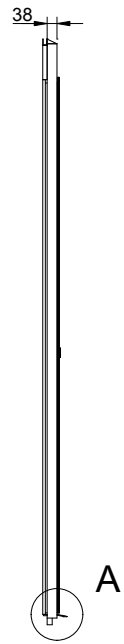

Landing 1 and door front information  
Scale: 1:20

A

Scale: 1:30

B

B (1:10)

A (1:5)

Landing	Door type
4	AL6
1	AL6
2	AL6
3	AL6

Approved for manufacturing  
Approved by  
builder:  
\_\_\_\_\_  
European view placement: