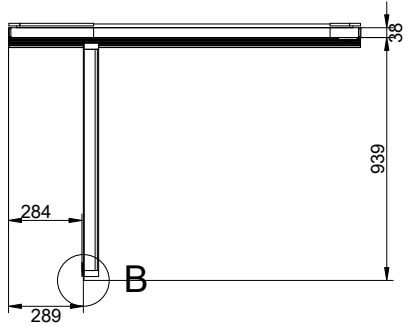

Landing 1 and door front information  
Scale: 1:20

A

Scale: 1:30

B

B (1:10)

A (1:5)

Landing	Door type
4	AL6
1	AL6
2	AL6
3	AL6

Approved for manufacturing  
Approved by  
builder:  
\_\_\_\_\_  
European view placement: